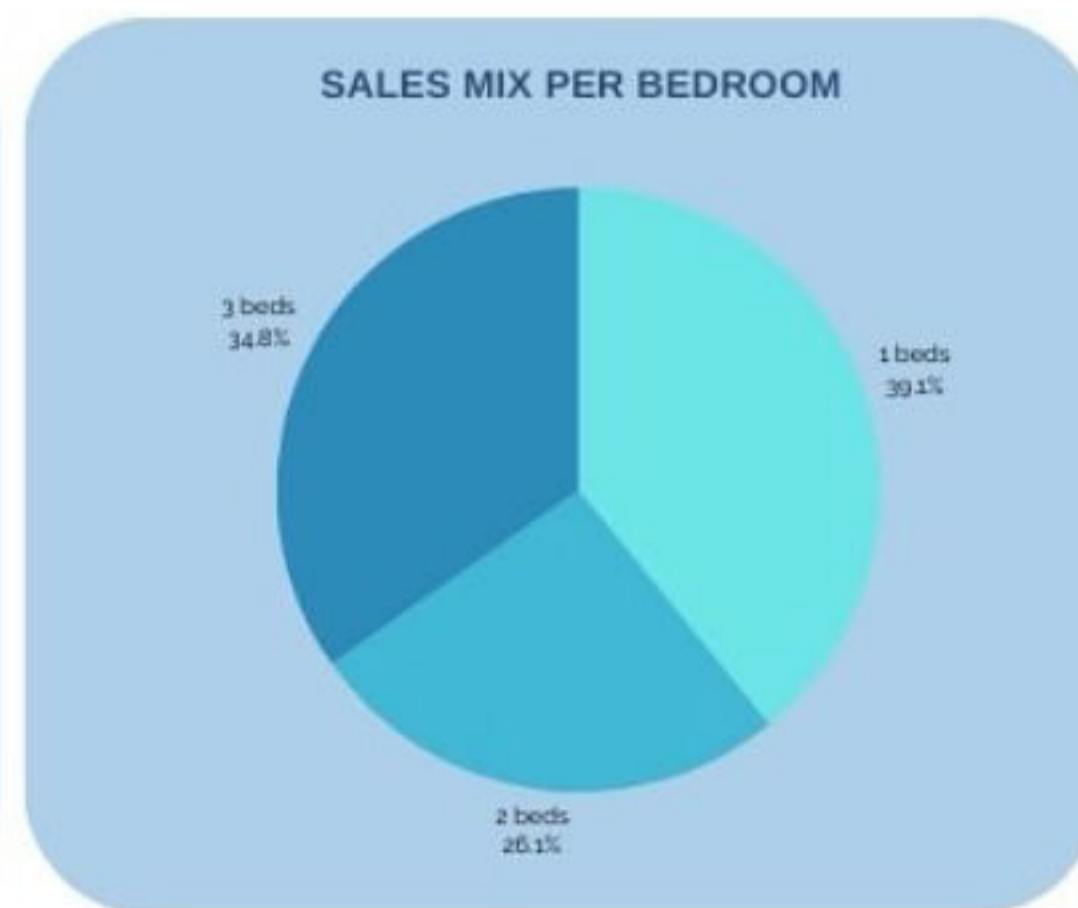

QTY OF UNITS SOLD PER RESIDENCES READY

SEE BELOW TOTAL OVERVIEW OF WHAT HAS SOLD IN READY RESIDENCES

LAST MONTH

RESIDENCE	1 BEDS	2 BEDS	3 BEDS	TOTAL QTY
SUNRISE BAY	1	1	1	3
BEACH ISLE	1	1	1	3
MARINA VISTA			1	1
BEACH VISTA			1	1
SOUTH BEACH				0
TOTAL	2	2	4	8