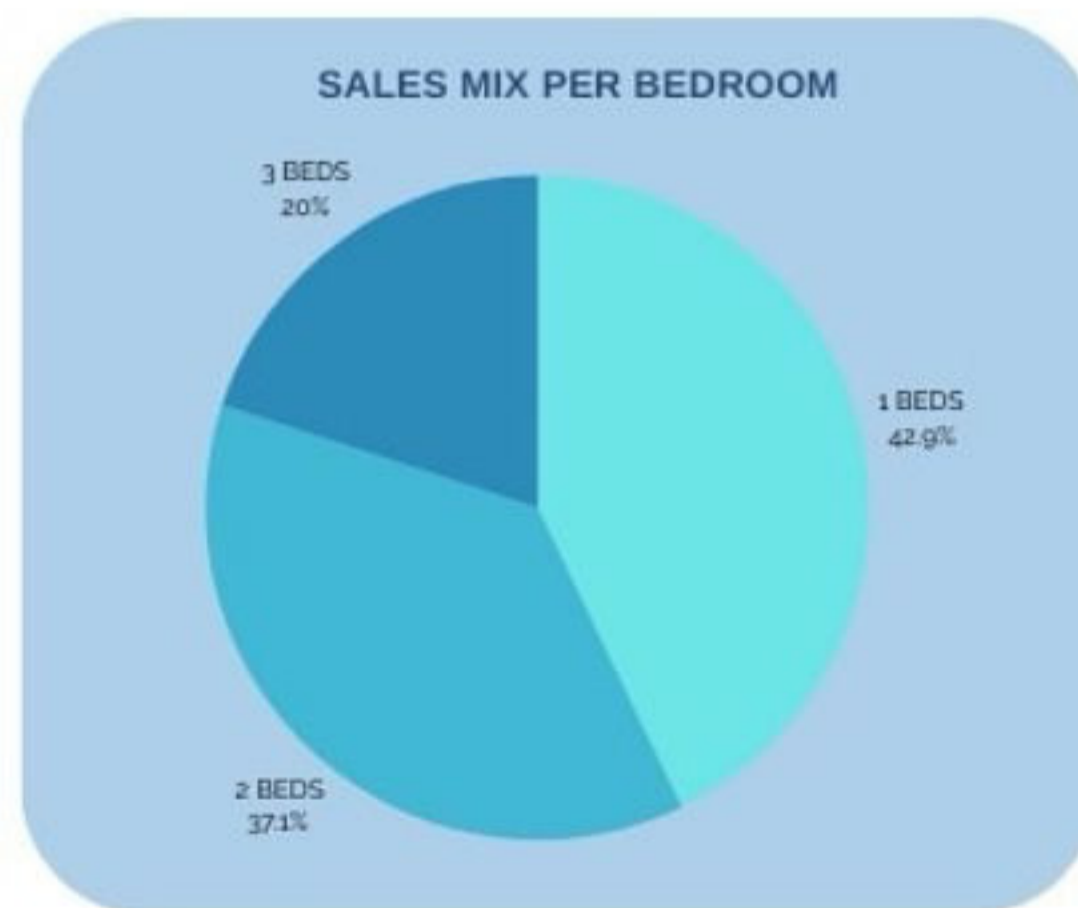

TRANSACTIONS & PRICES- RENTALS

SEE BELOW TOTAL OVERVIEW OF WHAT HAS RENTED IN
READY RESIDENCES IN AUGUST 2024

(BEACH VISTA, BEACH ISLE, SUNRISE BAY, MARINA VISTA)

	1	2	3	4
QTY RENTED	15	13	7	
AVG PRICE	135k	245K	530K	

Siddxbrealtor- Dubai Harbour Community Specialist