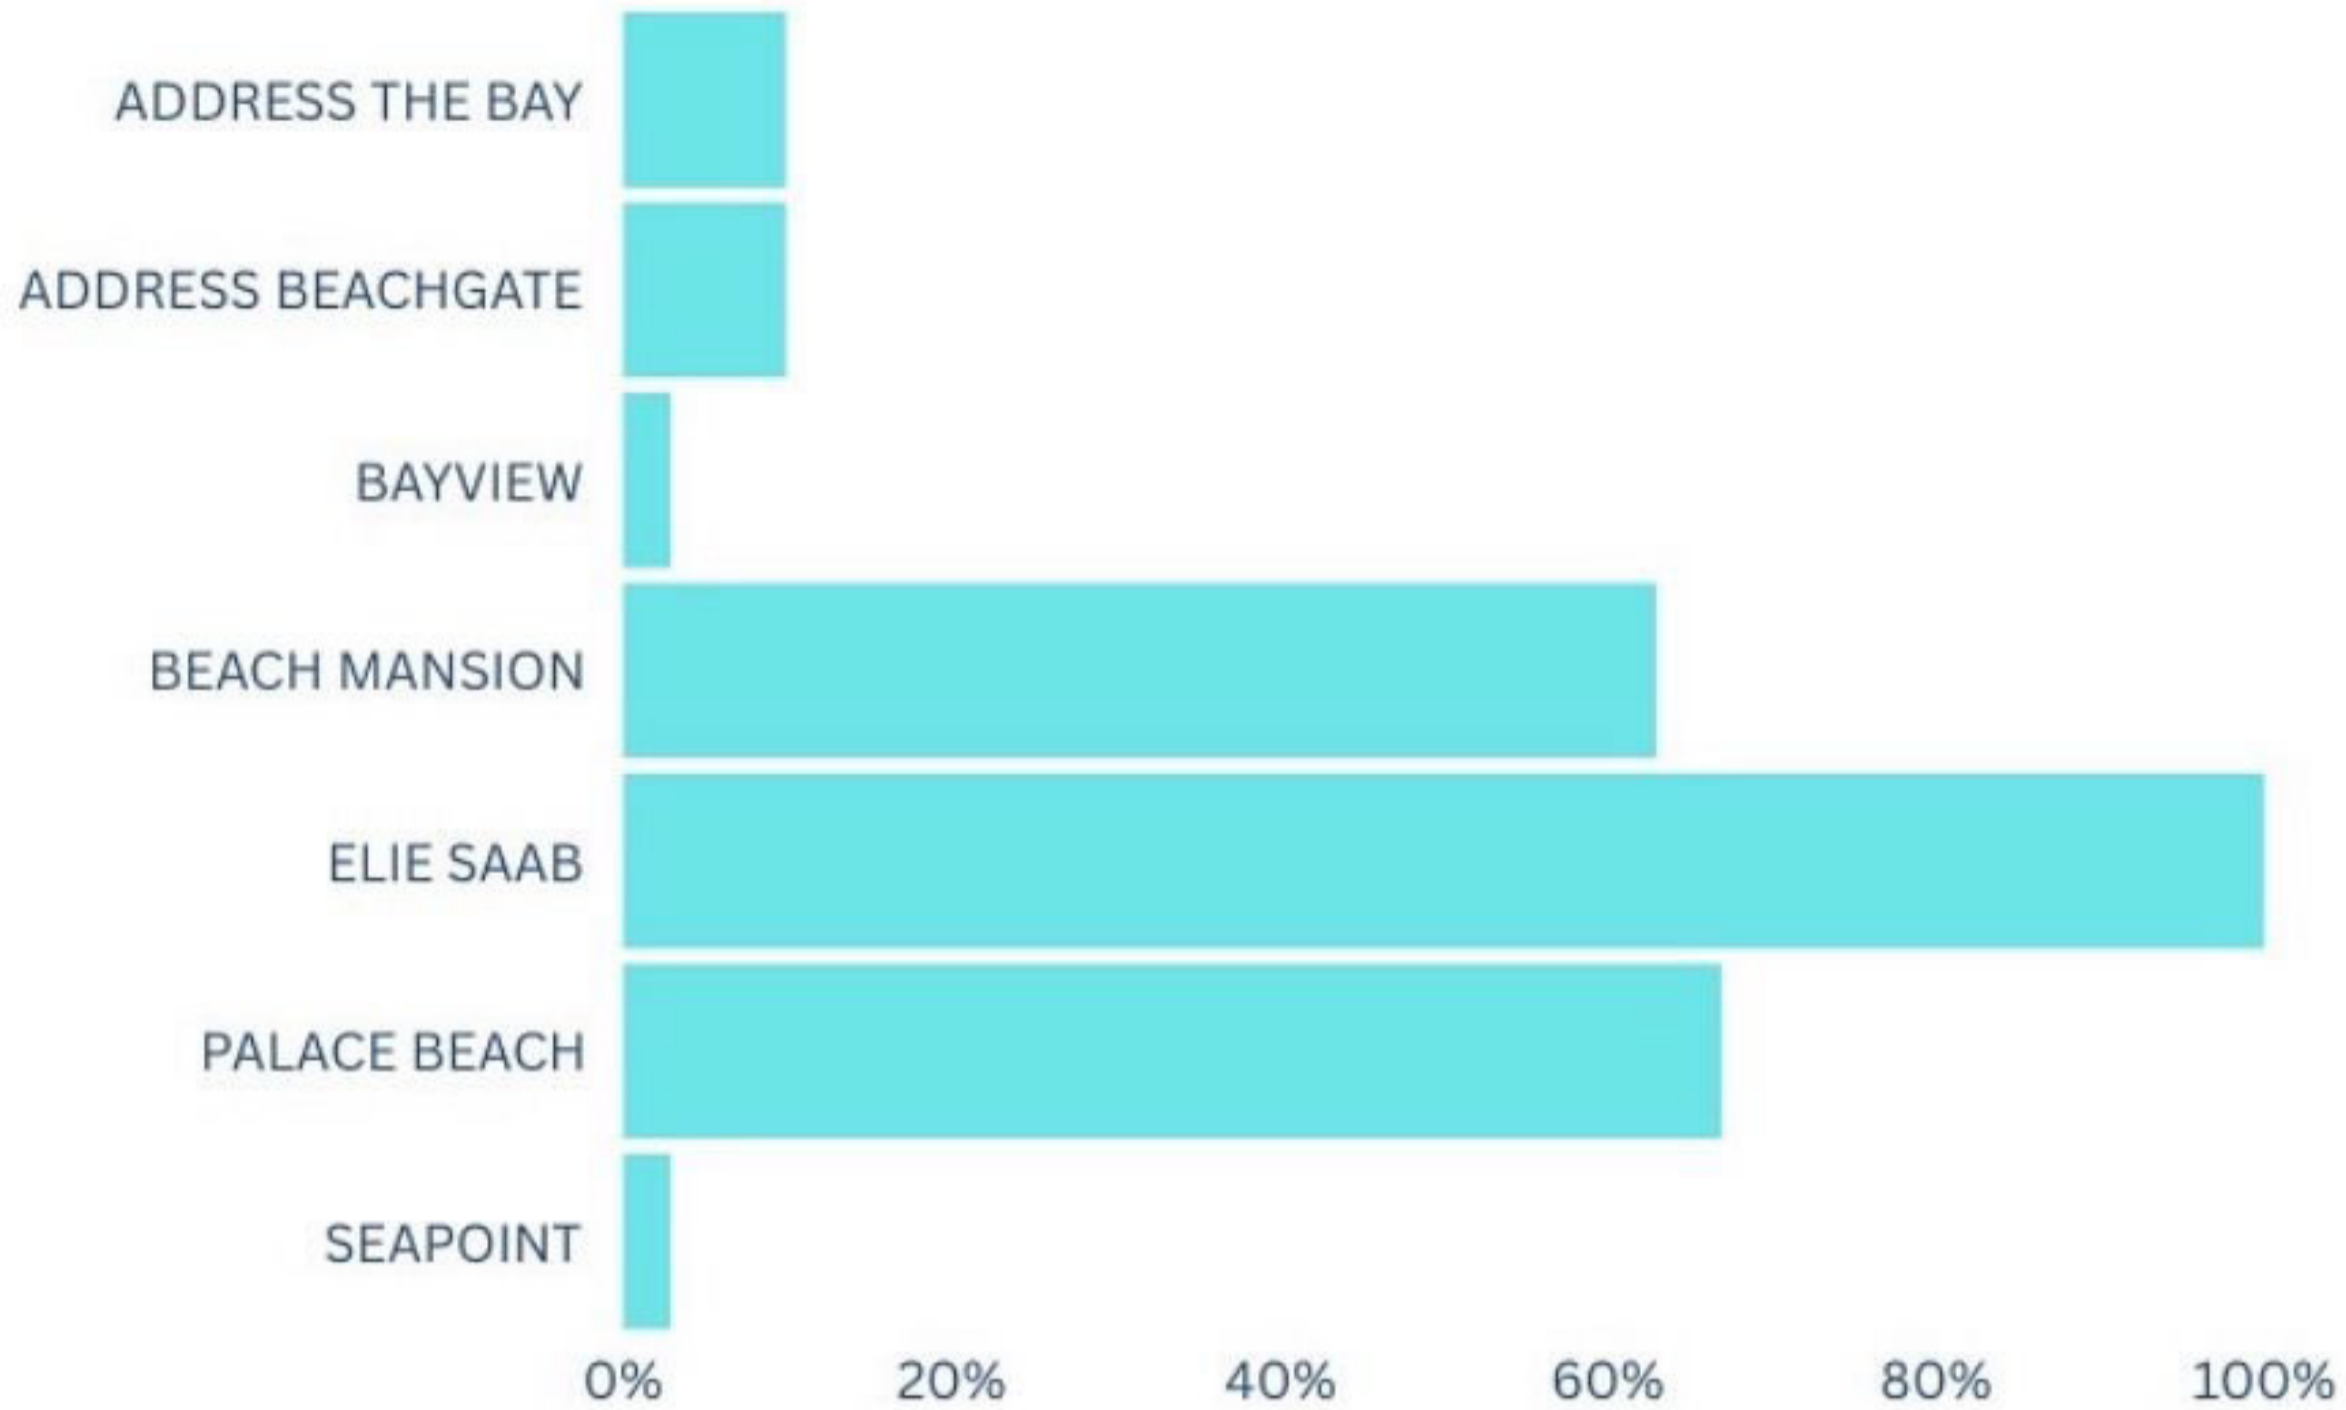

CONSTRUCTION UPDATE

AUGUST 2024

BOTH FLOORS ARE FULLY COMPLETED

HANDOVER Q3 2025
CURRENTLY 4 MONTHS AHEAD OF SCHEDULE