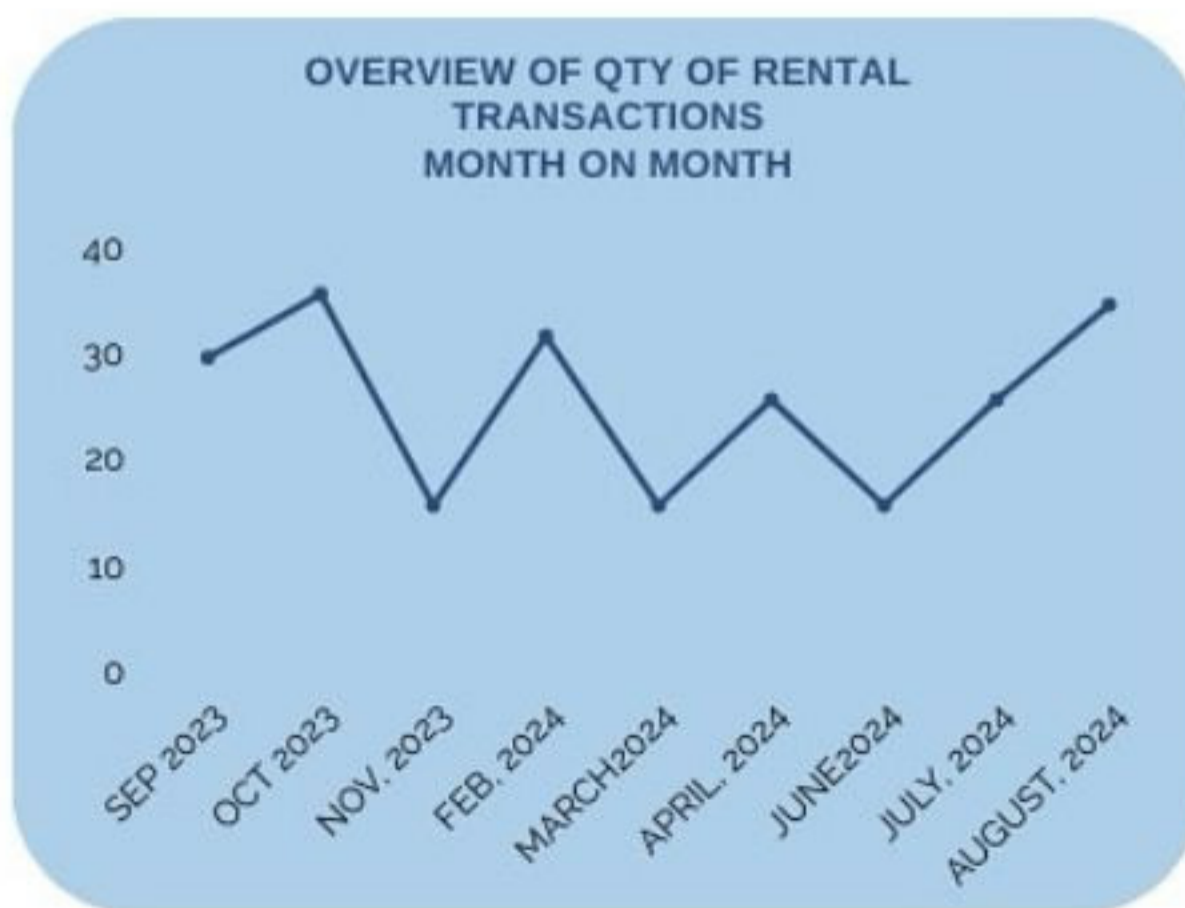

TRANSACTIONS & PRICES- RENTALS

SEE BELOW TOTAL OVERVIEW OF WHAT HAS RENTED IN
READY RESIDENCES IN AUGUST 2024

(BEACH VISTA, BEACH ISLE, SUNRISE BAY, MARINA VISTA)

	1	2	3	4
QTY RENTED	15	13	7	
AVG PRICE	135k	245K	530K	

Siddxbrealtor- Dubai Harbour Community Specialist