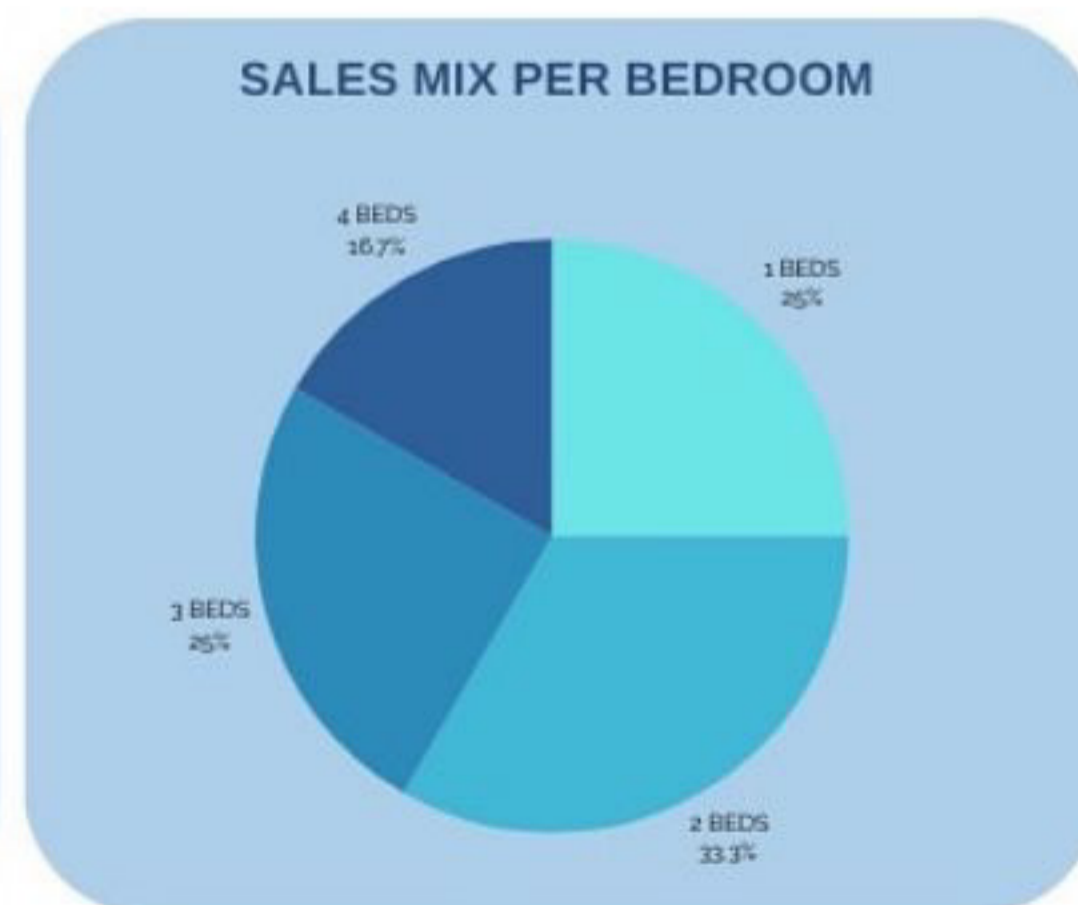

OFF PLAN RESIDENCES

AUGUST 2024

TRANSACTIONS & PRICES- OFF PLAN

SEE BELOW TOTAL OVERVIEW OF WHAT HAS SOLD IN OFF PLAN RESIDENCES IN AUGUST 2024

(THIS EXCLUDES NEW LAUNCHES, BUT INCLUDES ELIE SAAB & ADDRESS BAY / BEACHGATE)

	1	2	3	4
QTY SOLD	3	4	3	2
AVG PRICE	2.7M	5.8M	8.7M	10M

Siddxbrealtor- Dubai Harbour Community Specialist